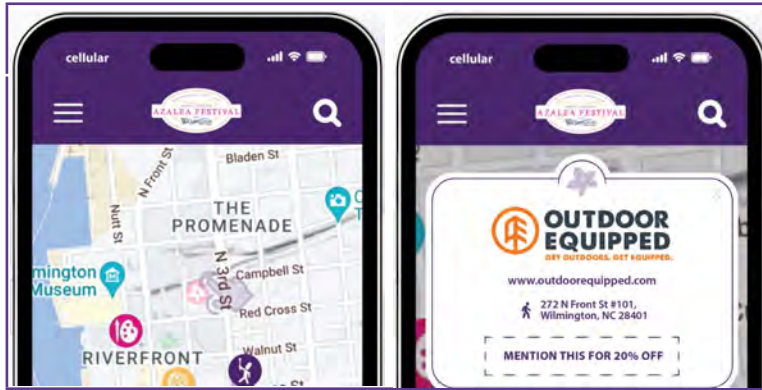

FESTIVAL FUN GUIDE AD | \$50

Our NEWLY DESIGNED Festival Fun Guide is a mobile map, housed on our Festival Website (600k+ annual views), that highlights all Festival events and paid ads. This map will also be on giant signage at various entrances of the Street Fair.

FESTIVAL FUN GUIDE AD INCLUDES:

- Location on Map
- Detail Window
 - Business Logo/ Name
 - Clickable Link
 - Discount (optional)
- Location and business name featured on signage located at entrances to the Street Fair
- This is an example, not an actual discount